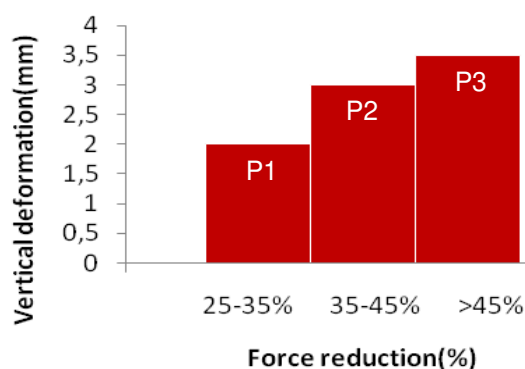

CERTIFICATE OF COMPLIANCE

EN 14904 - Surfaces for sports areas - Indoor surfaces for multi-sports use - Specification

Certificate number: C220375-D1

TARAFLEX PERFORMANCE SL: CLASS P2

LABOSPORT certifies that the surface for sport area **TARAFLEX PERFORMANCE SL** by **GERFLOR** complies with the requirements of EN 14904 standard. It is rated P2.